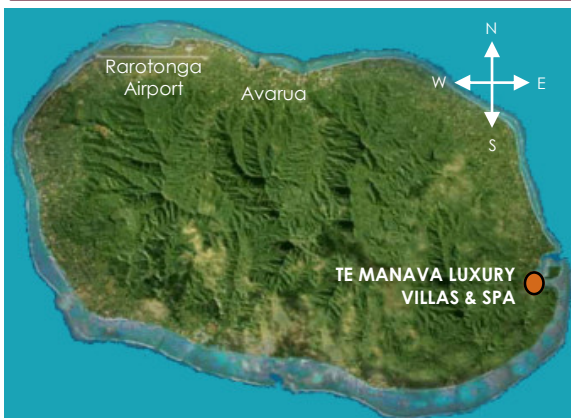

# TE MANAVA LUXURY VILLAS & SPA

Rarotonga

Nestled on Rarotonga's stunning South-east coast, framing Muri beach and lagoon fringed by gently swaying palm trees is where you find the luxurious Te Manava Villas & Spa.

The Beachfront Villa Suites are also perfect for couples. They are set close to the waters edge with a private courtyard that provides direct access to Muri beach. The Villas feature sophisticated coastal décor and fittings and provide the best experience for those looking for that ocean view and gentle cool ocean breeze.

### 5-Star Villa Complex

Managed by the award winning Pacific Resort Hotel Group - Te Manava Luxury Villas & Spa is one of only a few 5-star luxury hotels located on Rarotonga featuring generously spacious villas offering private courtyards/decks and private plunge pools.

## PROPERTY LOCATION

PROXIMITY TO	DRIVE / WALK TIME
AIRPORT	25 MINS DRIVE
AVARUA TOWNSHIP	20 MINS DRIVE
<b>RESTAURANTS &amp; CAFES</b>	
MAI'I RESTAURANT & BAR	ACROSS THE ROAD
LAGUNA RESTAURANT	2 MINS WALK
CHARLIES CAFE	2 MINS DRIVE
GROCERY STORES	ACROSS THE ROAD